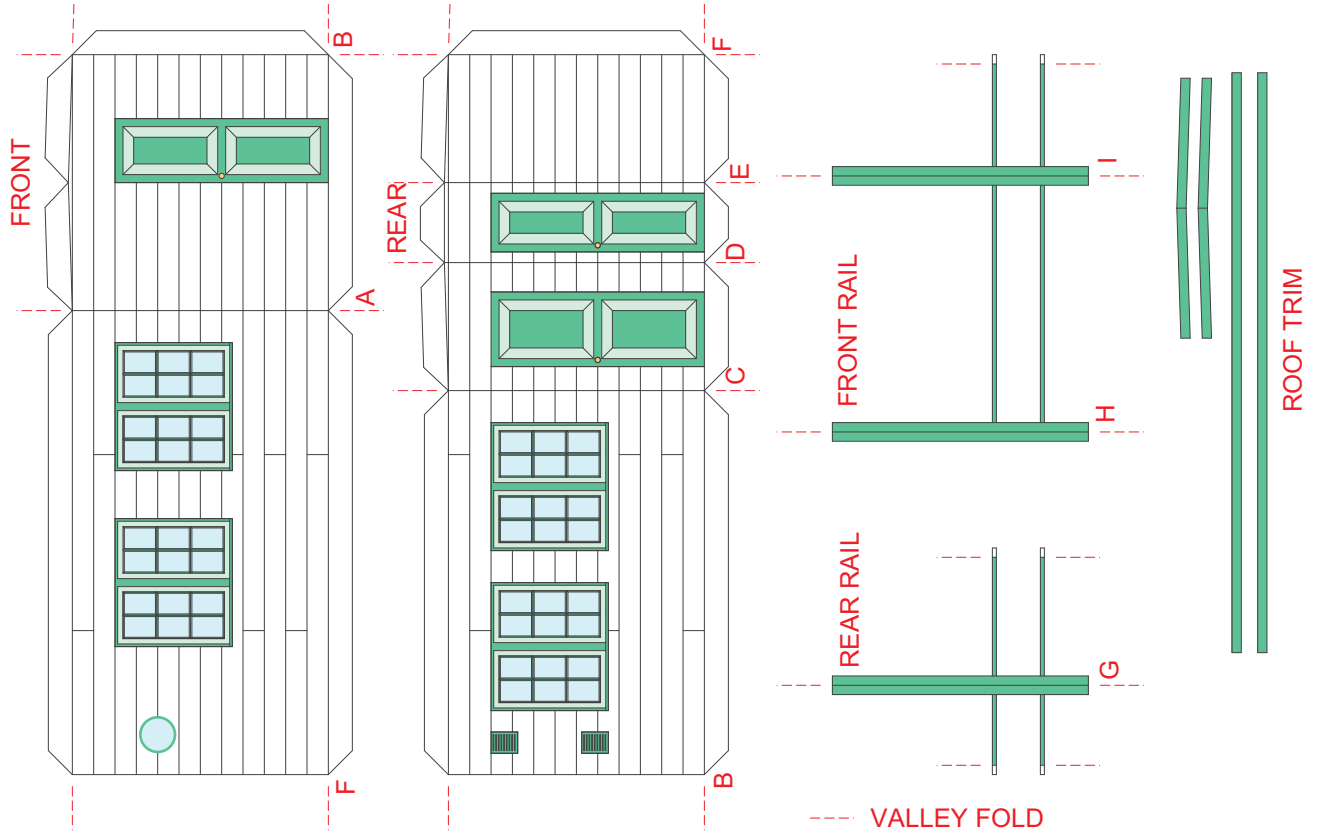

7.50 inches [19.05 cm]

inches

--- VALLEY FOLD  
 --- PEAK FOLD

10.00 inches [25.40 cm]

cm

cm

inches