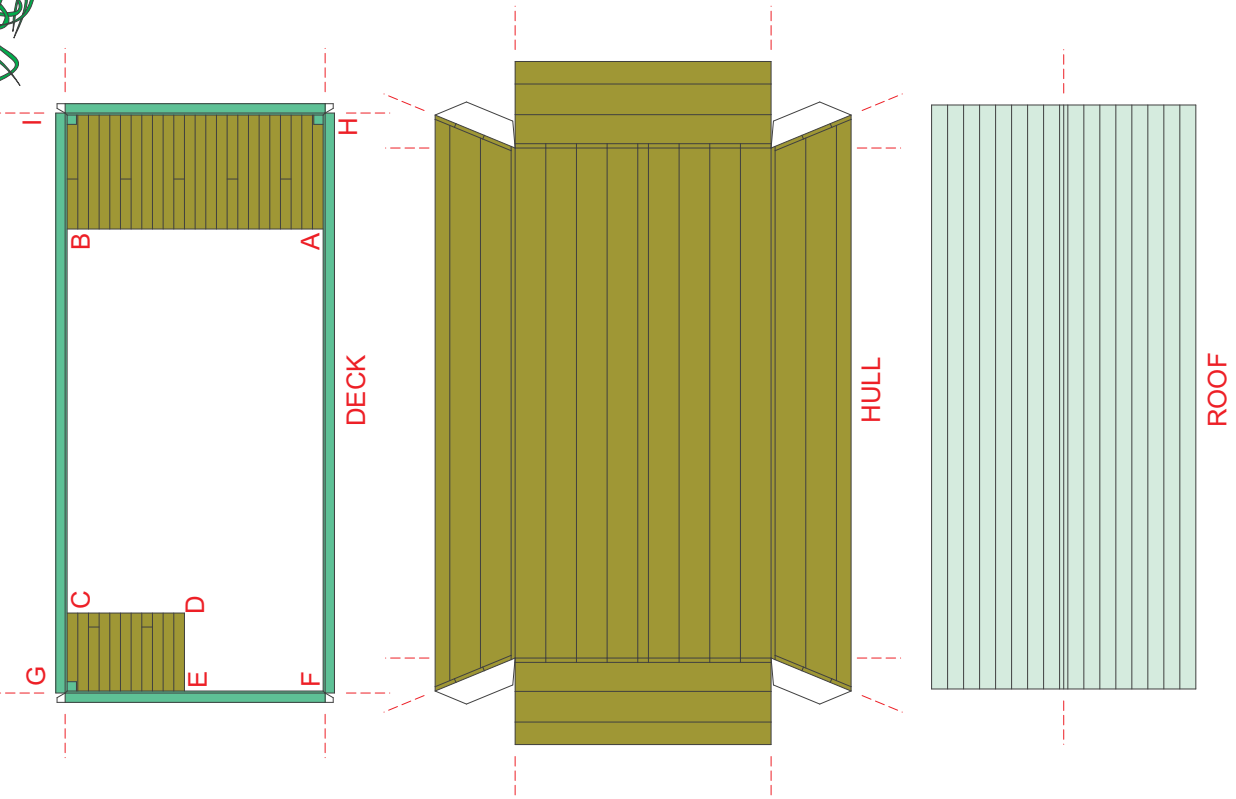

7.50 inches [19.05 cm]

inches

--- VALLEY FOLD  
 --- PEAK FOLD

10.00 inches [25.40 cm]

cm

cm

inches