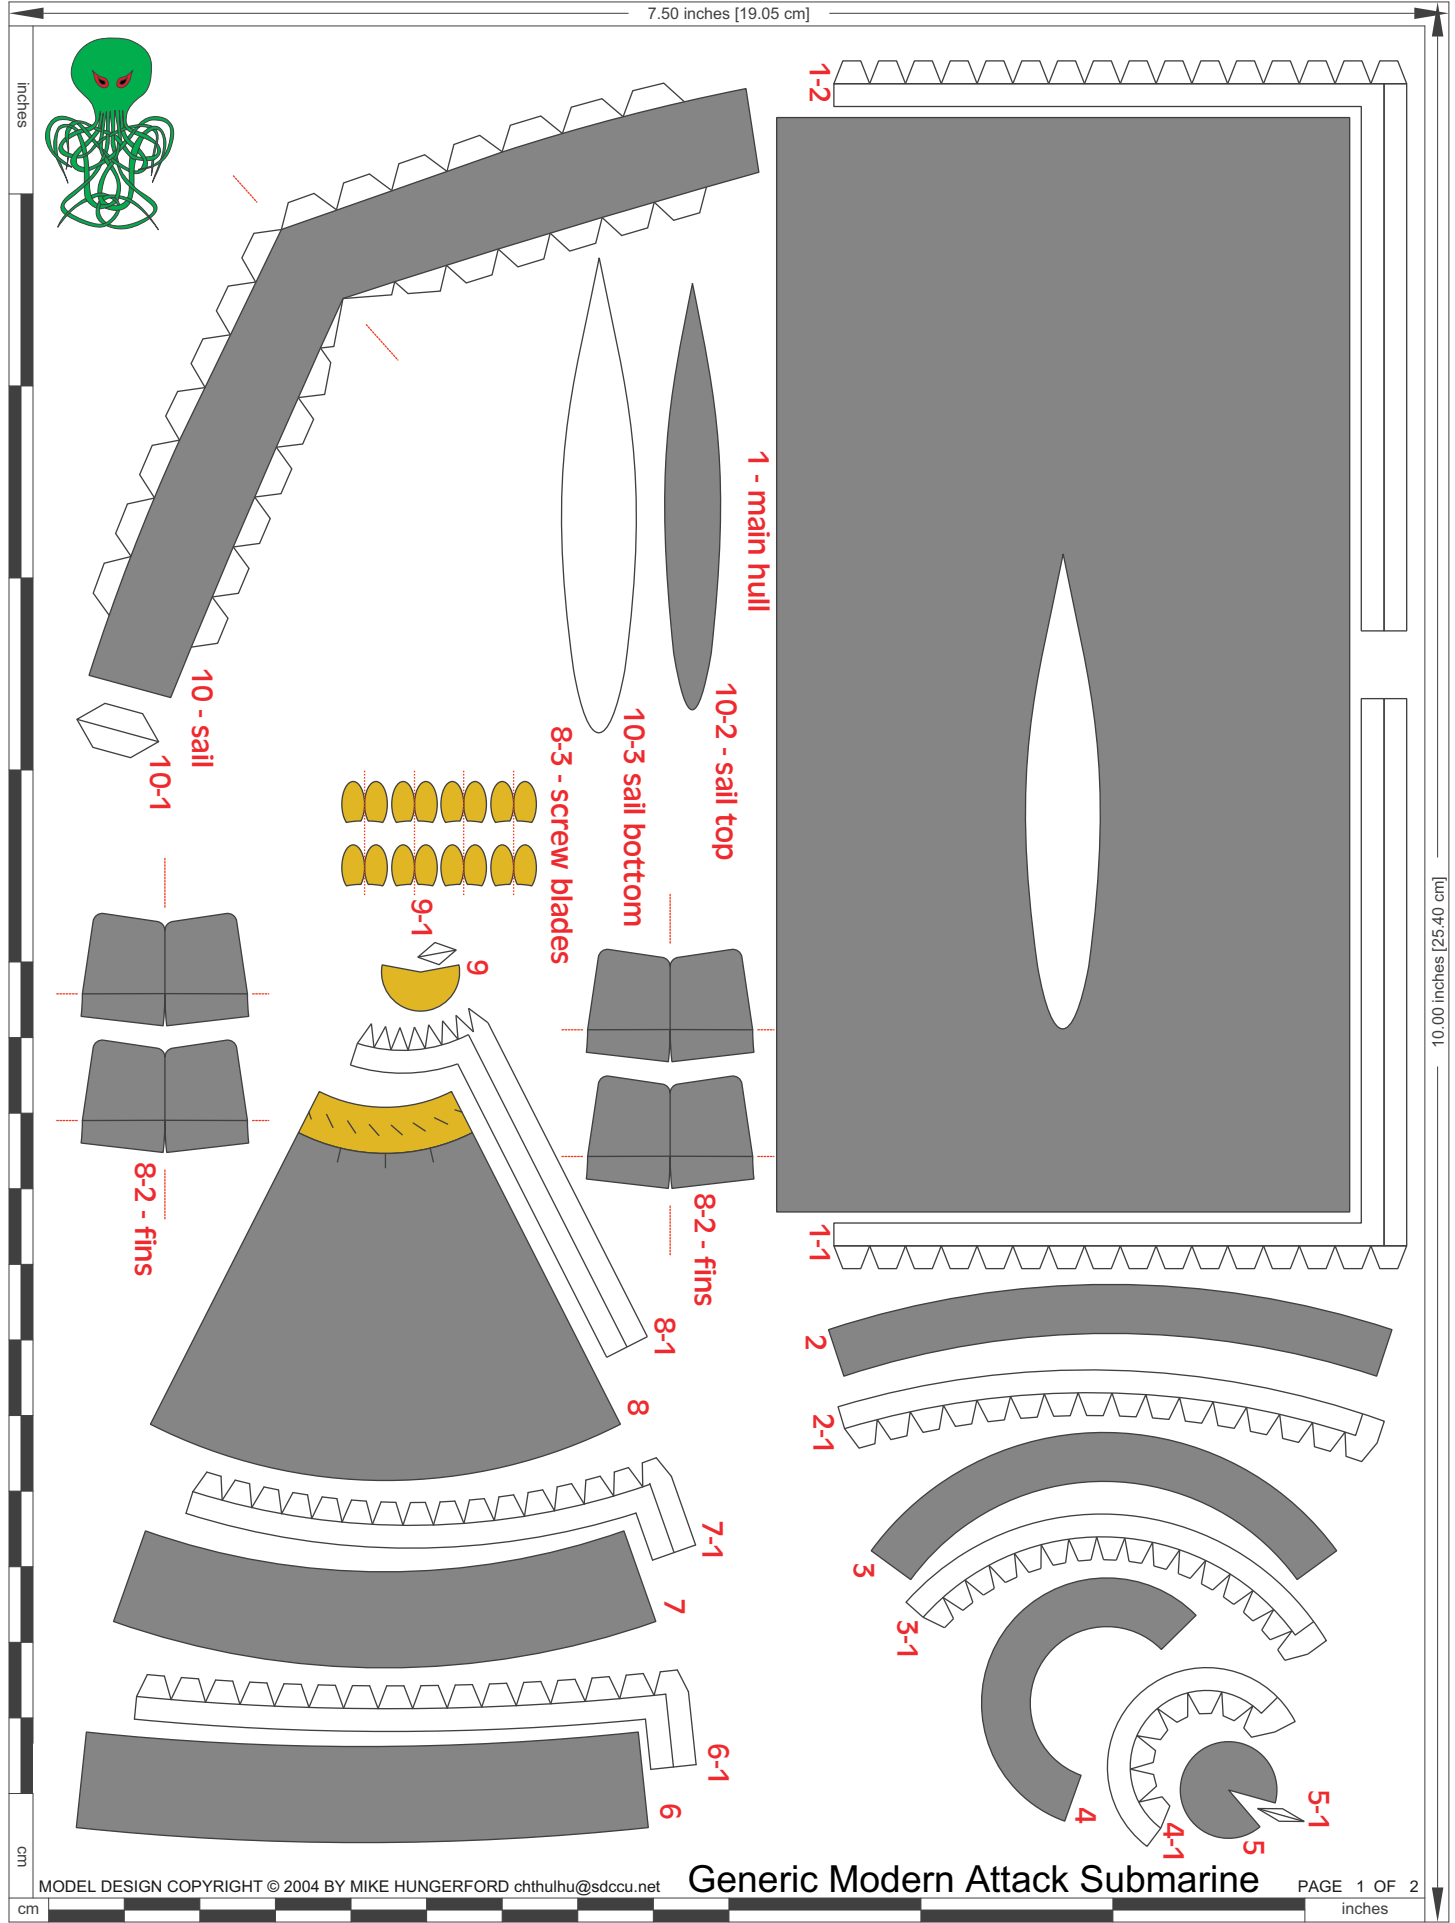

7.50 inches [19.05 cm]

inches

1 - main hull

10-2 - sail top

10-3 sail bottom

8-3 - screw blades

9-1

9

10-1

8-2 - fins

1-2

1-1

2

2-1

3

3-1

4

4-1

5

5-1

10.00 inches [25.40 cm]

cm

cm

7.50 inches [19.05 cm]

inches

10.00 inches [25.40 cm]

cm

cm

inches