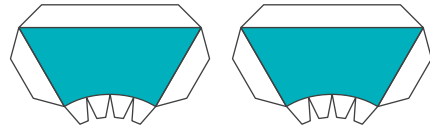

7.50 inches [19.05 cm]

inches

10.00 inches [25.40 cm]

cm

cm

inches