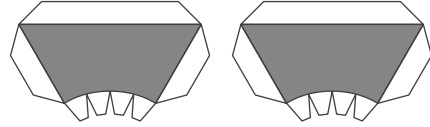

7.50 inches [19.05 cm]

inches

10.00 inches [25.40 cm]

cm

cm

inches