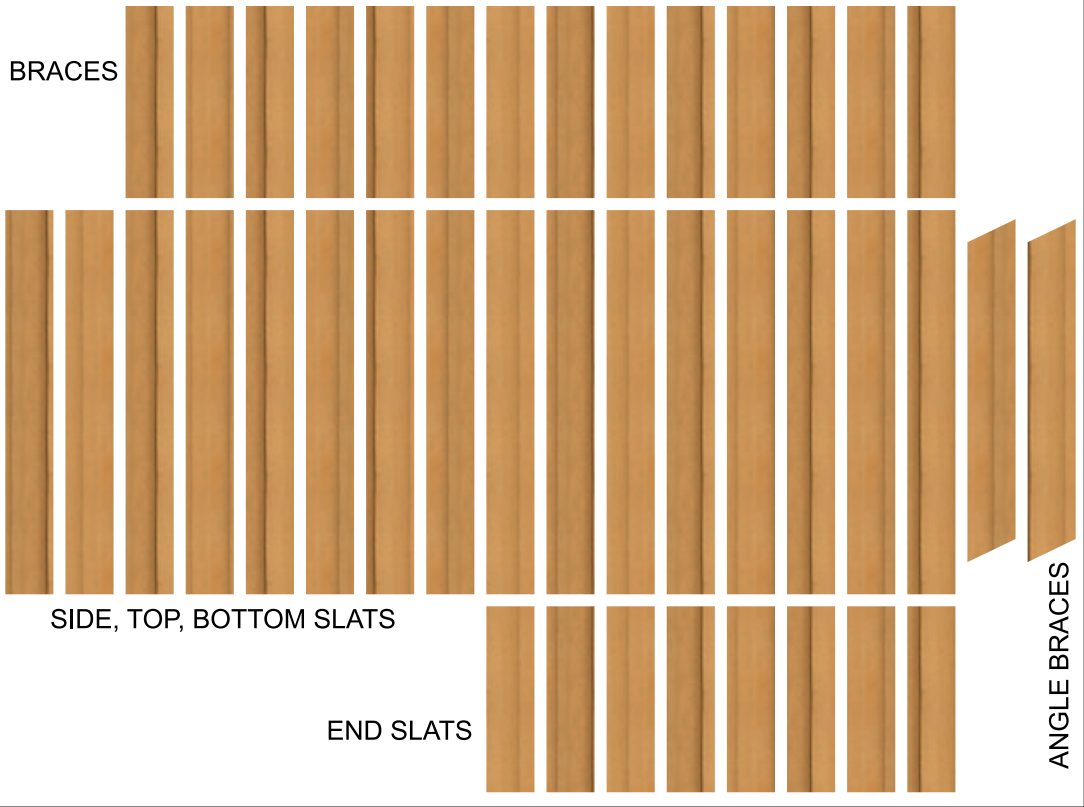

7.50 inches [19.05 cm]

inches

BRACES

SIDE, TOP, BOTTOM SLATS

END SLATS

ANGLE BRACES

SOAP

SOAP

cm

10.00 inches [25.40 cm]